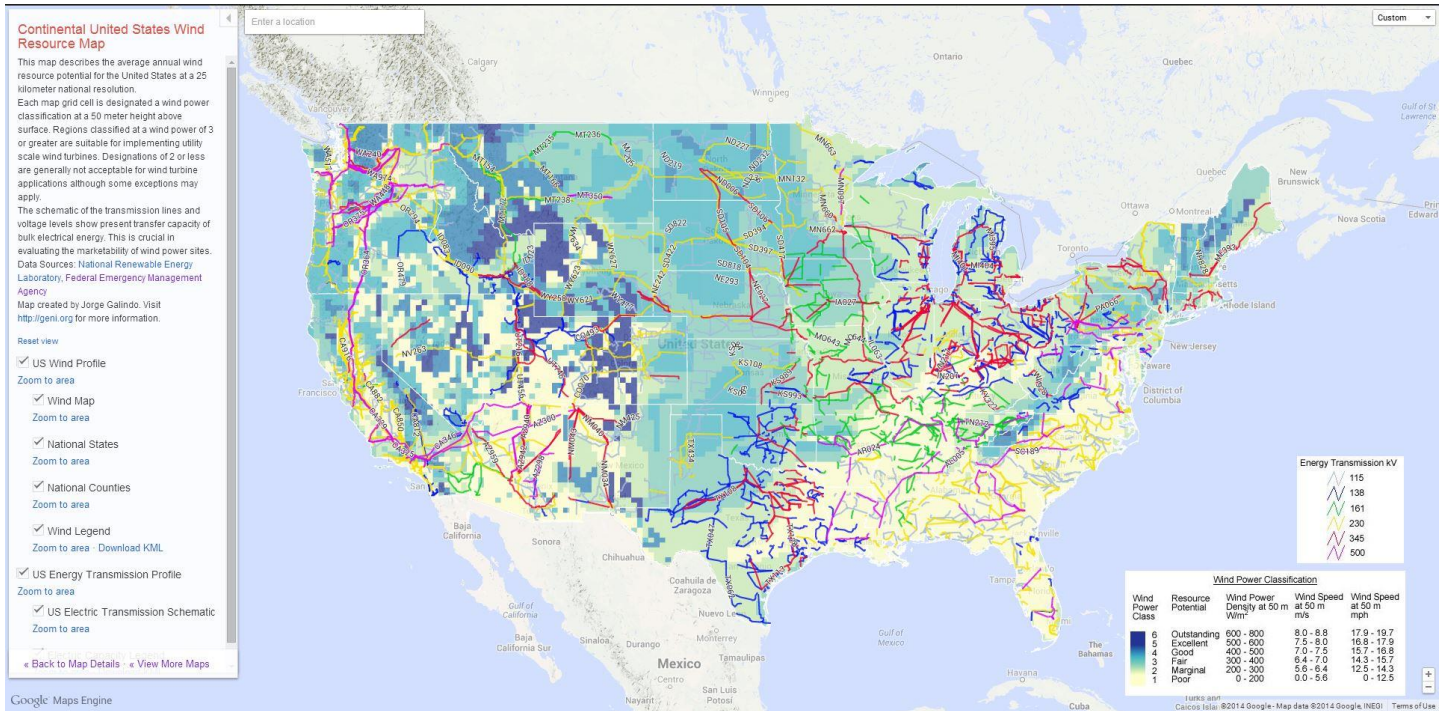

GENI Google Maps Gallery:

<https://maps.google.com/gallery/publisher?pub=Global+Energy+Network+Institute&hl=en>

Continental United States Wind Resource Map

Continental United States Solar Resource Map